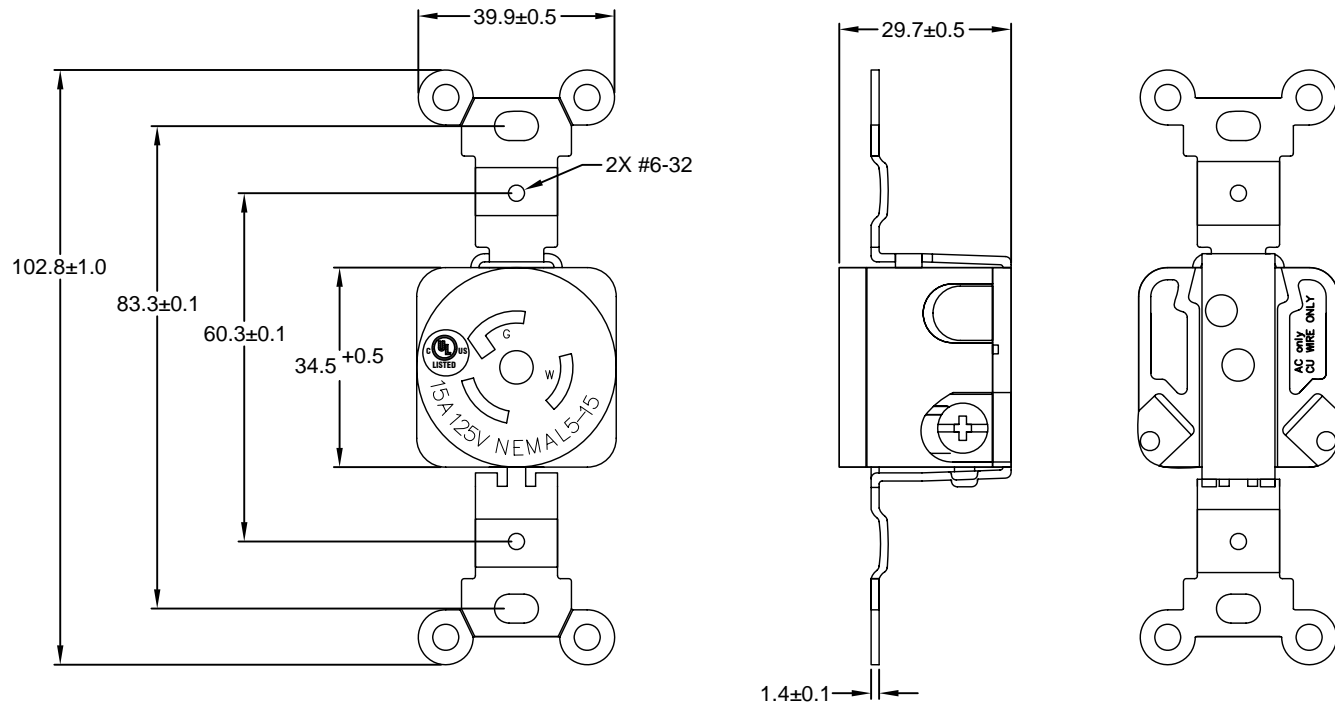

6

5

4

3

2

1

MATERIAL:

Housing: Nylon, color black

Bracket: Steel

Contacts: Copper

ELECTRICAL SPECIFICATIONS:

Rated current: 15A

Rated voltage: 125VAC

APPROVALS:

**RoHS
COMPLIANT**

REV	DATE	CHANGE	CHKG	CHECK	APPR

TOLERANCE UNLESS OTHERWISE SPECIFIED	
X	± 1
X.X	± 0.4
X.XX	± 0.13
DRAWN BY	PB
CHECK BY	
APPR BY	
DATE:	12/7/10

Power Dynamics, Inc.		
Phone: 973 560-0019 Whippany, New Jersey Fax: 973 560-0076		
PART: NEMA L5-15R LOCKING RECEPTACLE		
-		
PART #: PD-L515R-B		SHEET 1 of 1
SIZE: A	ALL DIMENSIONS FOR REFERENCE ONLY	
SCALE: NTS	DIMENSIONS ARE IN MILLIMETERS	
		REV: